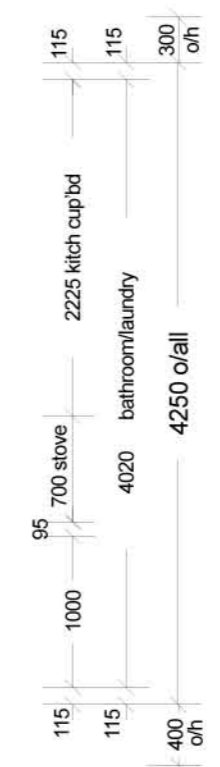

# ELECTRICAL LEGEND

- CEILING LIGHT
- ⊙ WALL LIGHT 2000 AFL
- ⌒ DOUBLE GPO @ 300 AFL
- ⌒ DOUBLE GPO @ 975 AFL
- ⌒ GPO FOR APPLIANCE @ 1800AFL
- ⌒ DOUBLE GPO @ 1350 AFL
- ⌒ SINGLE GPO @ 1500 AFL
- ⌒ W/PROOF DGPO @ 1000 AFL
- ⊙ EXHAUST FAN
- ⊙ SMOKE DETECTOR
- ⊙ 50 litre electric storage hwu
- ⊙ IXL TASTIC (fan light heater)

# FLOOR PLAN

scale 1:50