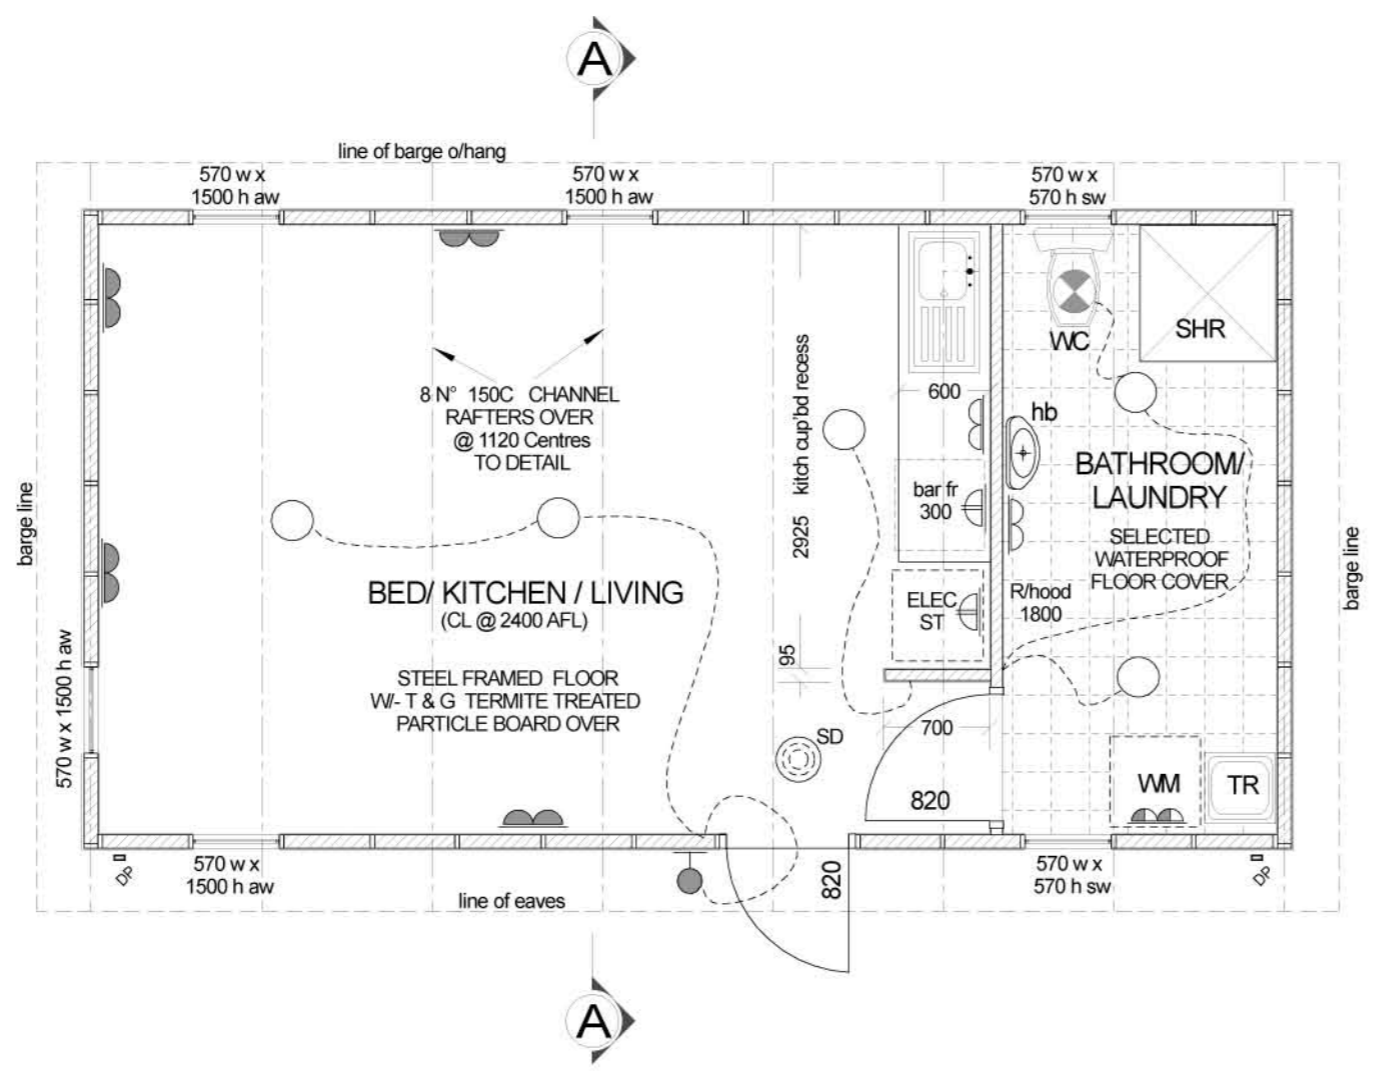

# ELECTRICAL LEGEND

- CEILING LIGHT
- ⊙ WALL LIGHT 2000 AFL
- ⌒ DOUBLE GPO @ 300 AFL
- ⌒ DOUBLE GPO @ 975 AFL
- ⌒ GPO FOR APPLIANCE @ 1800AFL
- ⌒ DOUBLE GPO @ 1350 AFL
- ⌒ SINGLE GPO @ 1500 AFL
- ⌒ W/PROOF DGPO @ 1000 AFL
- ⊙ EXHAUST FAN
- ⊙ SMOKE DETECTOR
- ⊙ 50 litre electric storage hwu
- ⊙ IXL TASTIC (fan light heater)

# FLOOR PLAN

scale 1:50