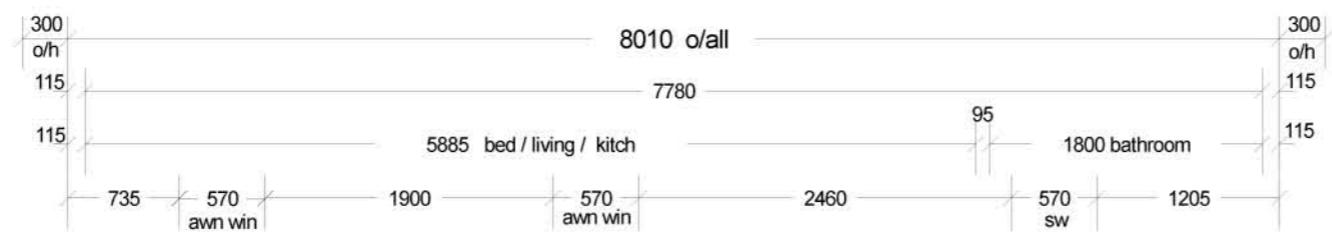

# ELECTRICAL LEGEND

- CEILING LIGHT
- ⊙ WALL LIGHT 2000 AFL
- ⌒ DOUBLE GPO @ 300 AFL
- ⌒ DOUBLE GPO @ 975 AFL
- ⌒ GPO FOR APPLIANCE @ 1800AFL
- ⌒ DOUBLE GPO @ 1350 AFL
- ⌒ SINGLE GPO @ 1500 AFL
- ⌒ W/PROOF DGPO @ 1000 AFL
- ⊙ EXHAUST FAN
- ⊙ SMOKE DETECTOR
- ⊙ 50 litre electric storage hwu
- ⊙ IXL TASTIC (fan light heater)

# FLOOR PLAN

scale 1:50